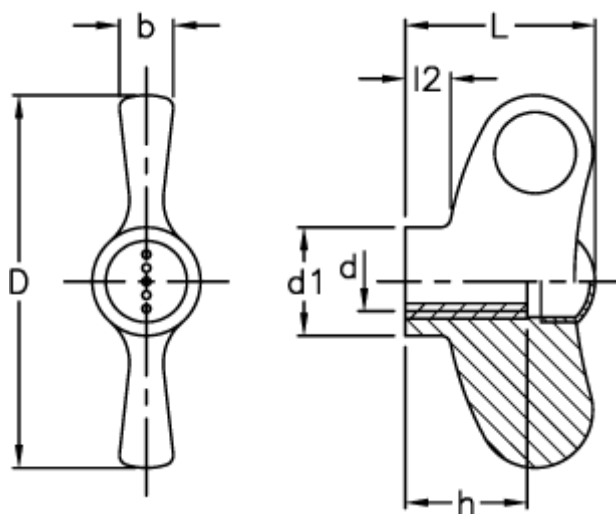

Article number: 23052234065

Description: E+G Wing nut
EWN.70 B-M8-C5, light-blue cap

Measures

b	= 10
D	= 70
d1	= 20.0
d 6H	= M8
h	= 20
L	= 36
l2	= 8.0